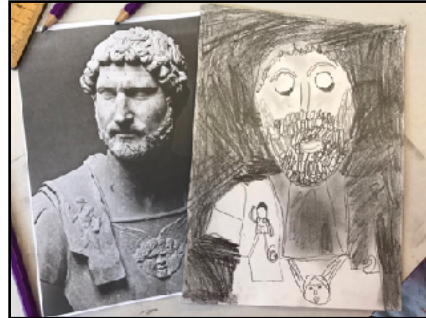

Artists

People in ancient Rome had many skills. There were many artists during the Roman period. These artists would create paintings, sculptures, and many of them pottery. Pottery would be used for many different things, such as holding water or the ashes of a loved one.

Grayson Perry was born in 1960. He is an English contemporary artist, writer and broadcaster. Grayson Perry uses pottery and sculpture to tell stories of important world events or disasters. Perry's vases are inspired by classical shapes and are painted with vibrant colours.

Key Vocabulary

Value	The lightness and darkness of a colour.
Coils	A piece of clay that is rolled into a slender snake-like shape that is joined together at the ends to make a circle.
Slip	Watered down clay that is used as a 'glue' to join pieces of clay together.
Craftsman	A worker skilled in a particular craft, like pottery.

Tools

Clay & tools

Pencils

Oil pastels

Acrylic paints

Skills

I can create accurate drawings of 2D & 3D from observation including scale and proportion.

I can make progress in controlling line & shading when drawing shape, form, texture, pattern, light and shade.

I can work safely when designing and making 3D forms in clay.

I can demonstrate my knowledge of primary and secondary colours.

I can use pattern and texture for decoration.