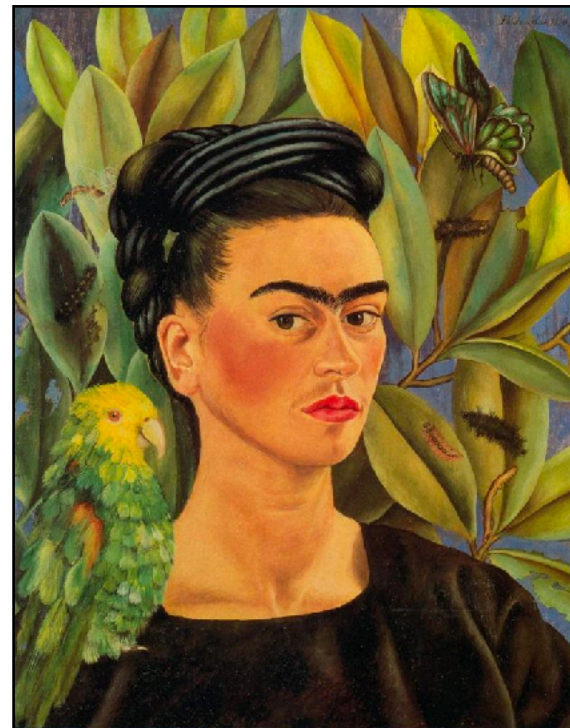

Tools

Cardboard	
PVA & Scissors	
Collage	
Printing Inks	

Skills

I can research, design, and create a collagraph print using a range of materials

I can select the kinds of material needed to print to get the effect I want.

I can create accurate drawings from second-hand sources.

I can show progress in controlling line & shading when drawing shape, form, texture, pattern, light and shade.