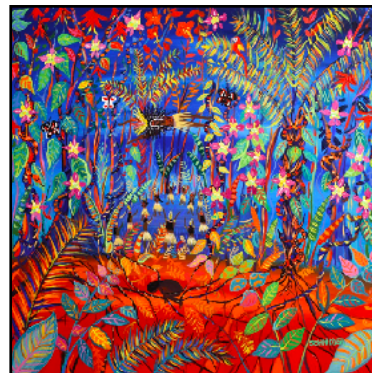

Artists

Henri Rousseau was a post-impressionist, self-taught artist famous for his paintings of jungle scenes and animals. He never visited the rainforests he painted.

John Dyer is a contemporary British artist. He is the artist in residence at the Eden project and official artist for the Earth with Earth Day. His work supports conservation and promotes protection of the Rainforest.

Key Vocabulary

Conservation	The preservation and protection of something
Colour Palette	A chosen set of colours to be used in a piece of work.
Mood Board	An type of visual representation that includes mages, drawings and text.
Foliage	The collective name for plant leaves.
Harmonious	These colours when placed next to one another place the strongest contrast.
Complimentary	A set of colours that are aesthetically pleasing.

Tools

Brusho

Crayons

Acrylic Paints

Drawing Inks

Skills

I can control paint to work in different ways.

I can show secure knowledge about making tints, tones, and shades.

I can use colour and tone to create depth and distance.

I can paint from observation, using tone, line, texture, and colour to express mood and feeling.

I can talk about complimentary and harmonious colours.

I can draw with increasing confidence developing my own personal style using line, tone, pattern, texture, form and space.